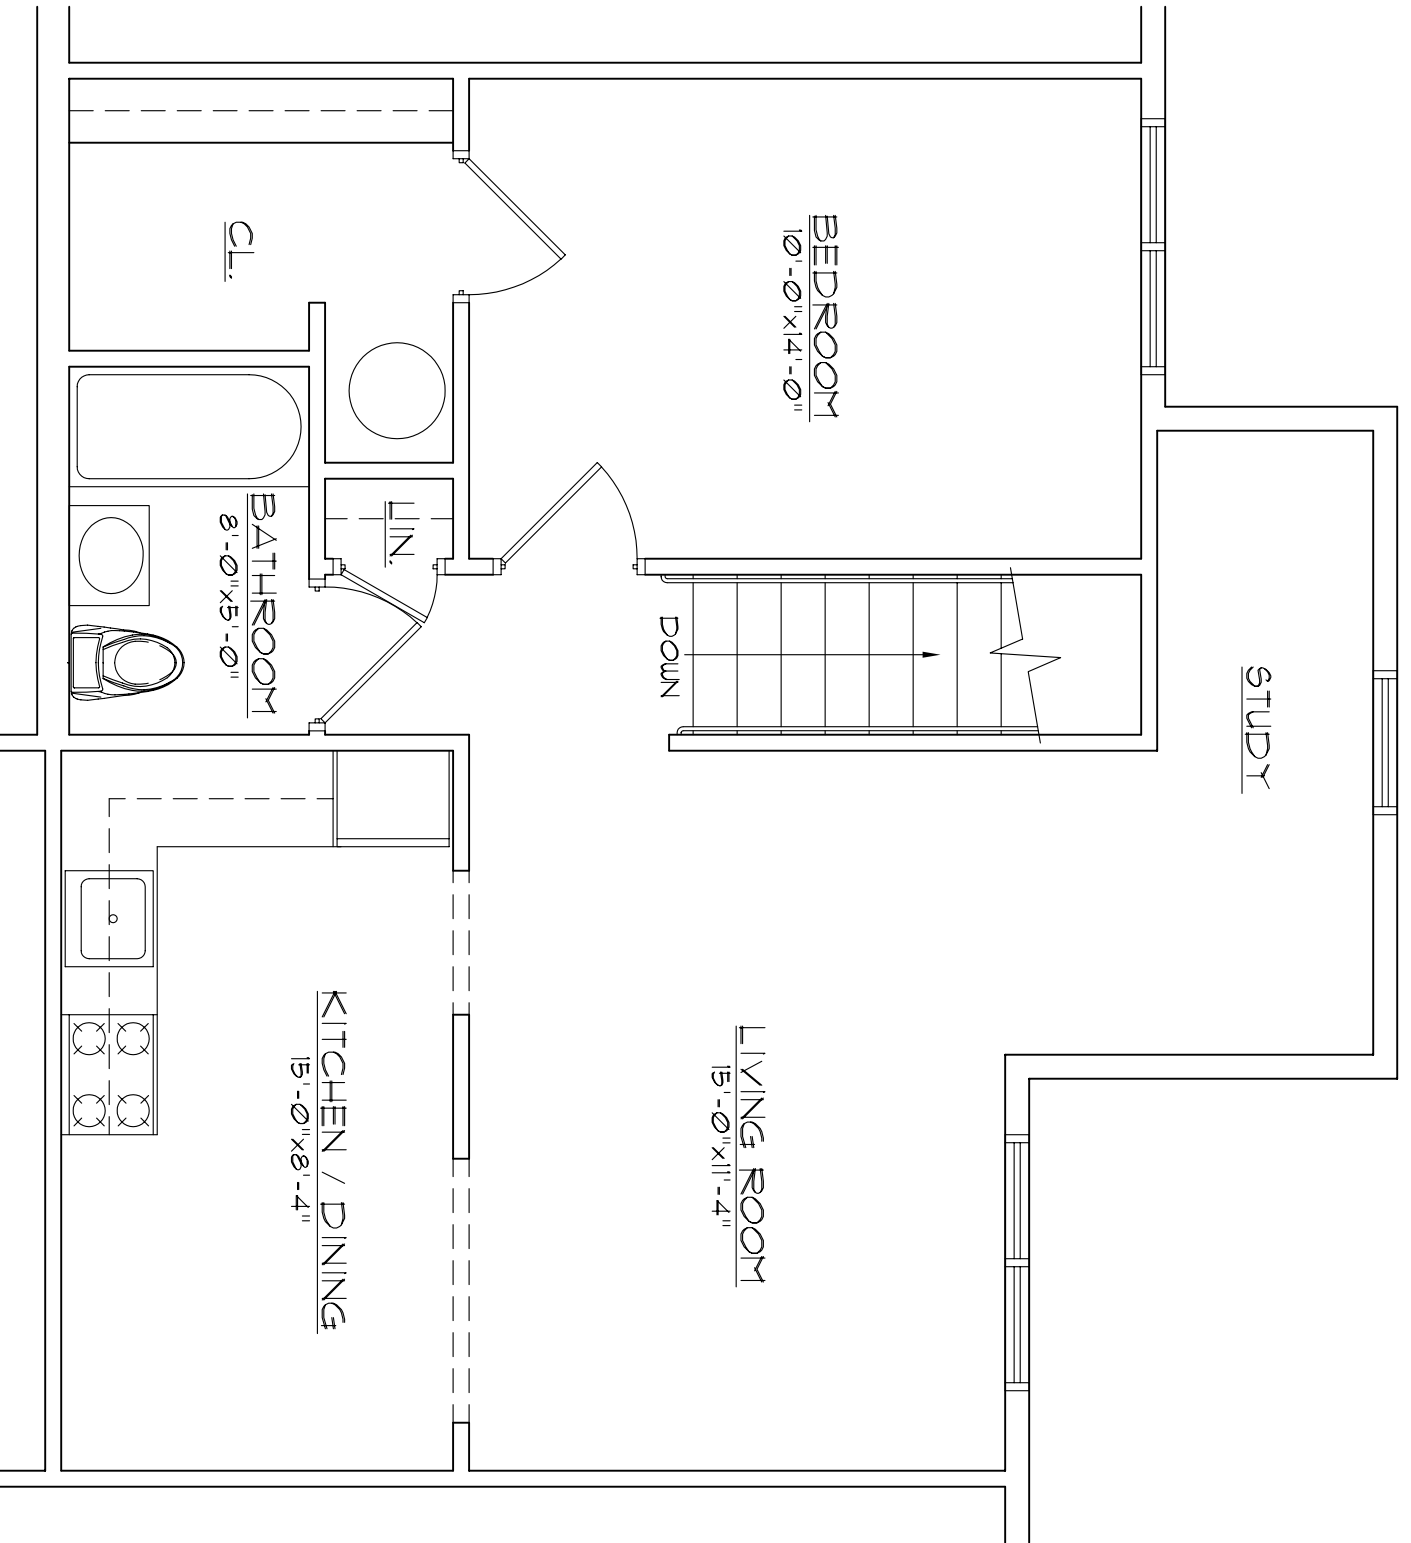

BEDROOM
9'-8" x 13'-8"

LIVING ROOM
14'-6" x 11'-0"

KITCHEN / DINING
14'-6" x 8'-0"

BATHROOM
7'-8" x 4'-10"

CL.

LIN.

STOR.

VEST.

CL.

VEST.

CL.

BEDROOM
10'-0" x 14'-0"

STUDY

DOWN

LIVING ROOM
15'-0" x 11'-4"

BATHROOM
8'-0" x 5'-0"

KITCHEN / DINING
15'-0" x 8'-4"

CL.

LIN.